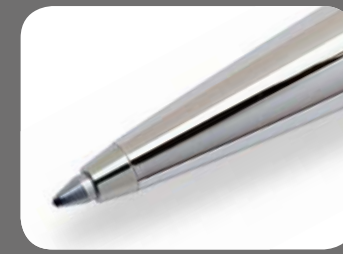

E74

STILOGRAFICA - PENNA A SFERA - ROLLER / Fountain pen - Ballpoint - Roller

STILOGRAFICA - PENNA A SFERA - ROLLER / Fountain pen - Ballpoint - Roller

STYLE

STYLE Metal Bronzo *Bronze*

STYLE Metal Lucida *Shiny*